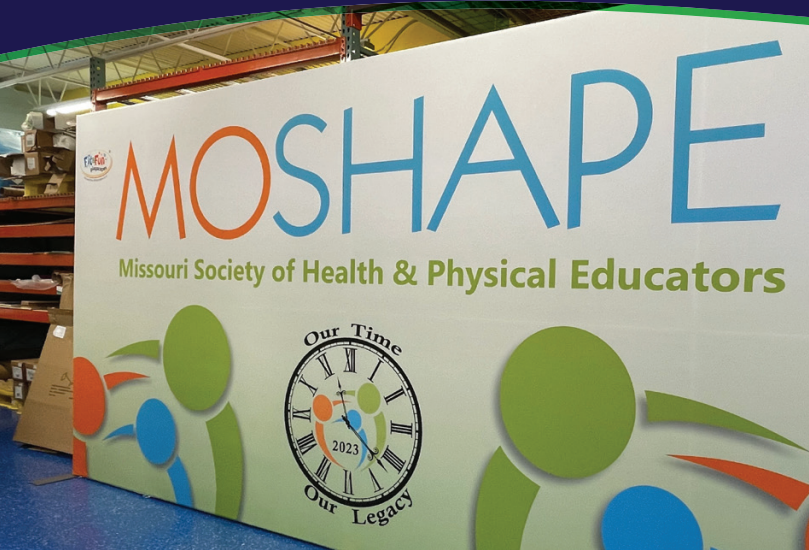

SCAN TO VISIT
 OUR WEBSITE

F&F FACTORY IS A
 FIT AND FUN PLAYSCAPES®
 COLLABORATIVE

EQUIPMENT

- Large format CO² lasers capable of cutting & engraving material up to five feet by eight feet
- Wide format roll to roll latex printers complimented by laminating and digital cutting equipment