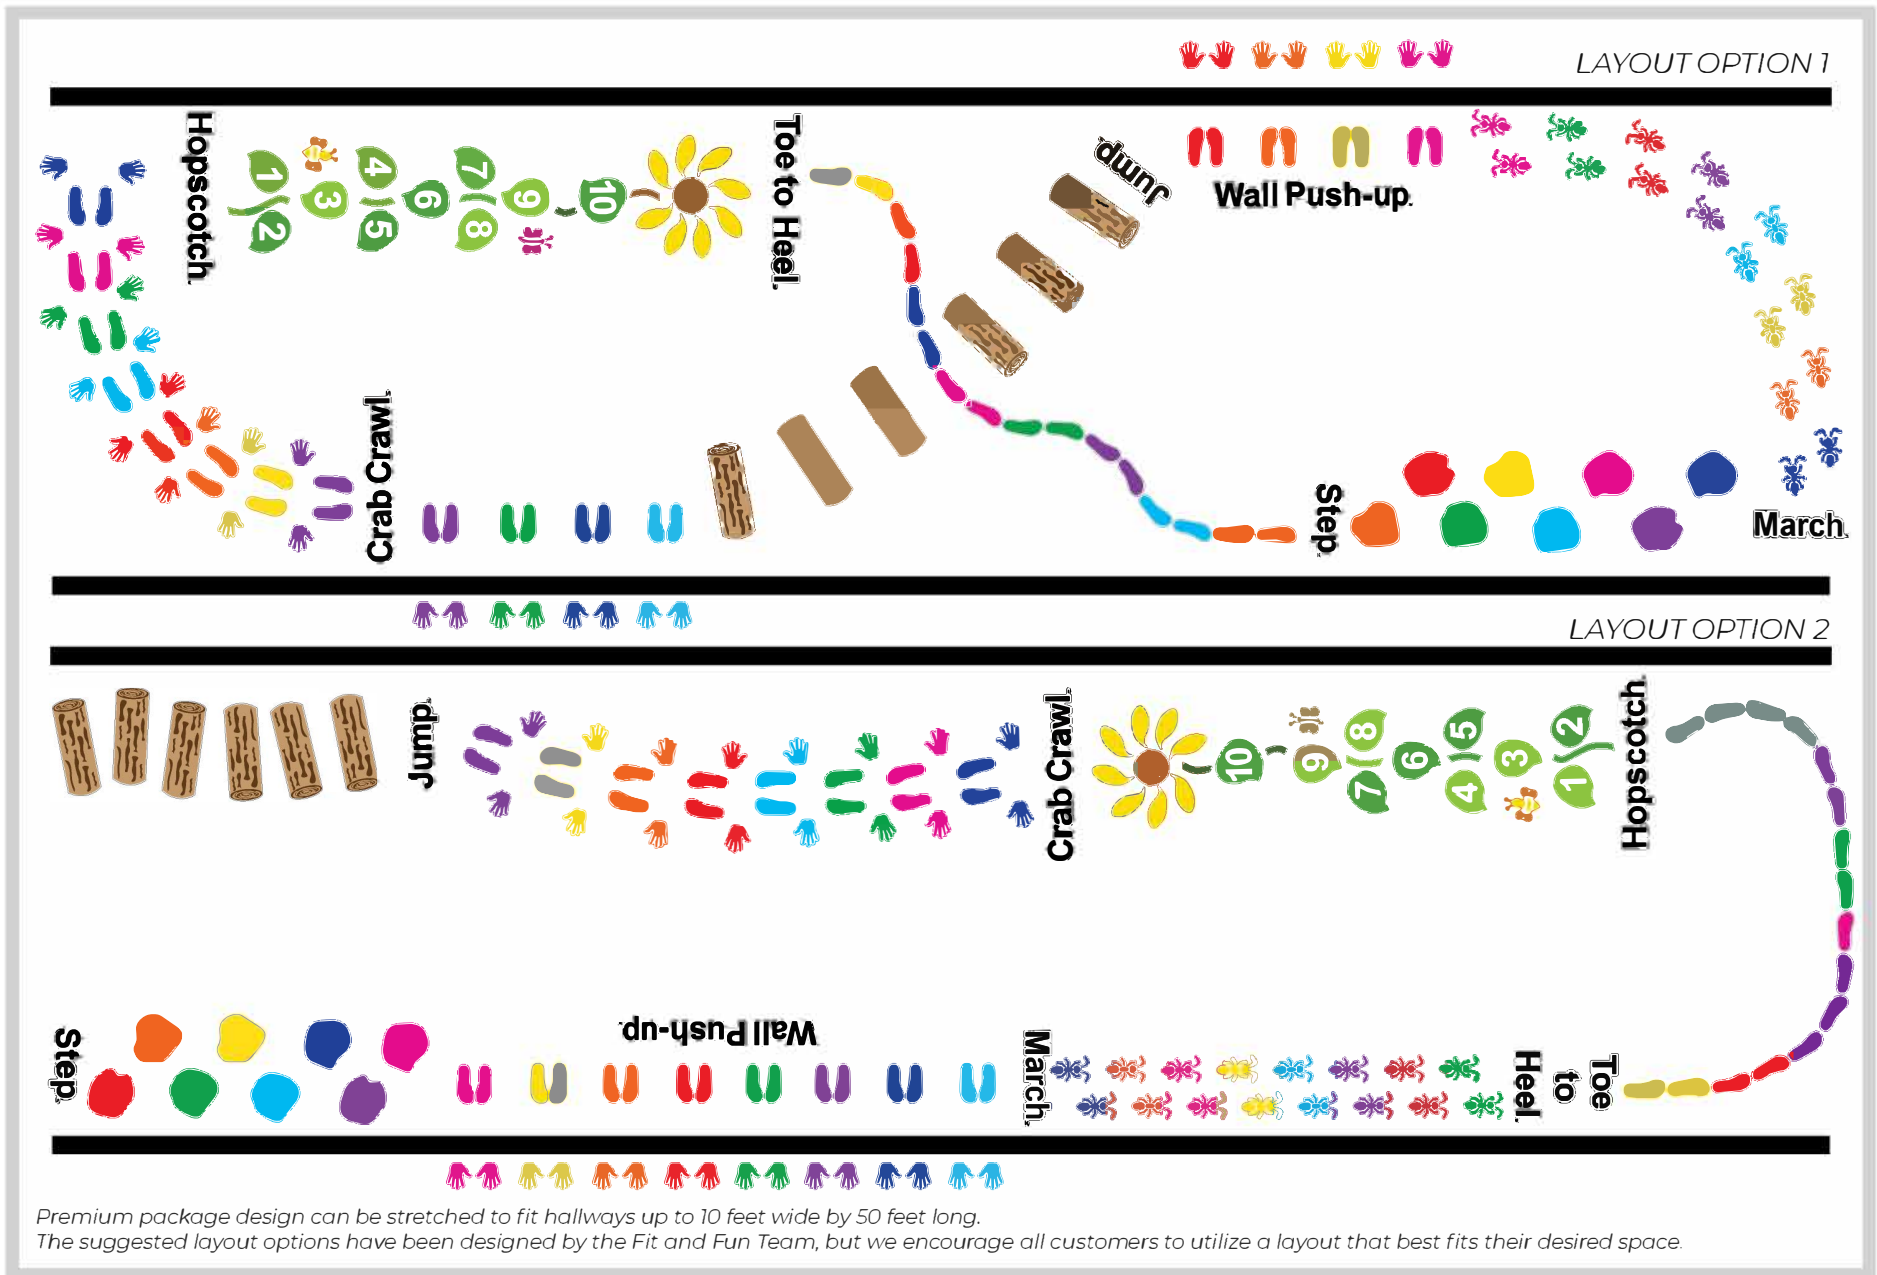

# NATURE SENSORY PATHWAY SUPER STICKERS®

PREMIUM PACKAGE – SS 7701

Premium package design can be stretched to fit hallways up to 10 feet wide by 50 feet long.  
The suggested layout options have been designed by the Fit and Fun Team, but we encourage all customers to utilize a layout that best fits their desired space.