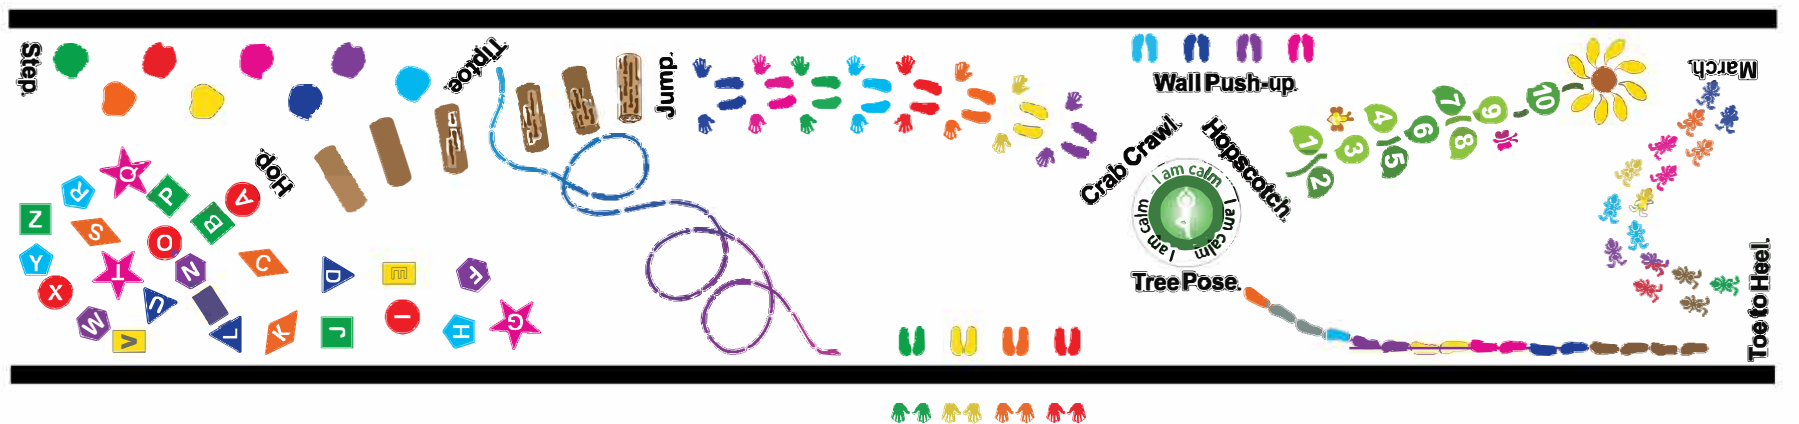

# NATURE SENSORY PATHWAY SUPER STICKERS®

DELUXE PACKAGE – SS 7702

LAYOUT OPTION 1

LAYOUT OPTION 2

Deluxe package design can be stretched to fit hallways up to 10 feet wide by 70 feet long. The suggested layout options have been designed by the Fit and Fun Team, but we encourage all customers to utilize a layout that best fits their desired space.